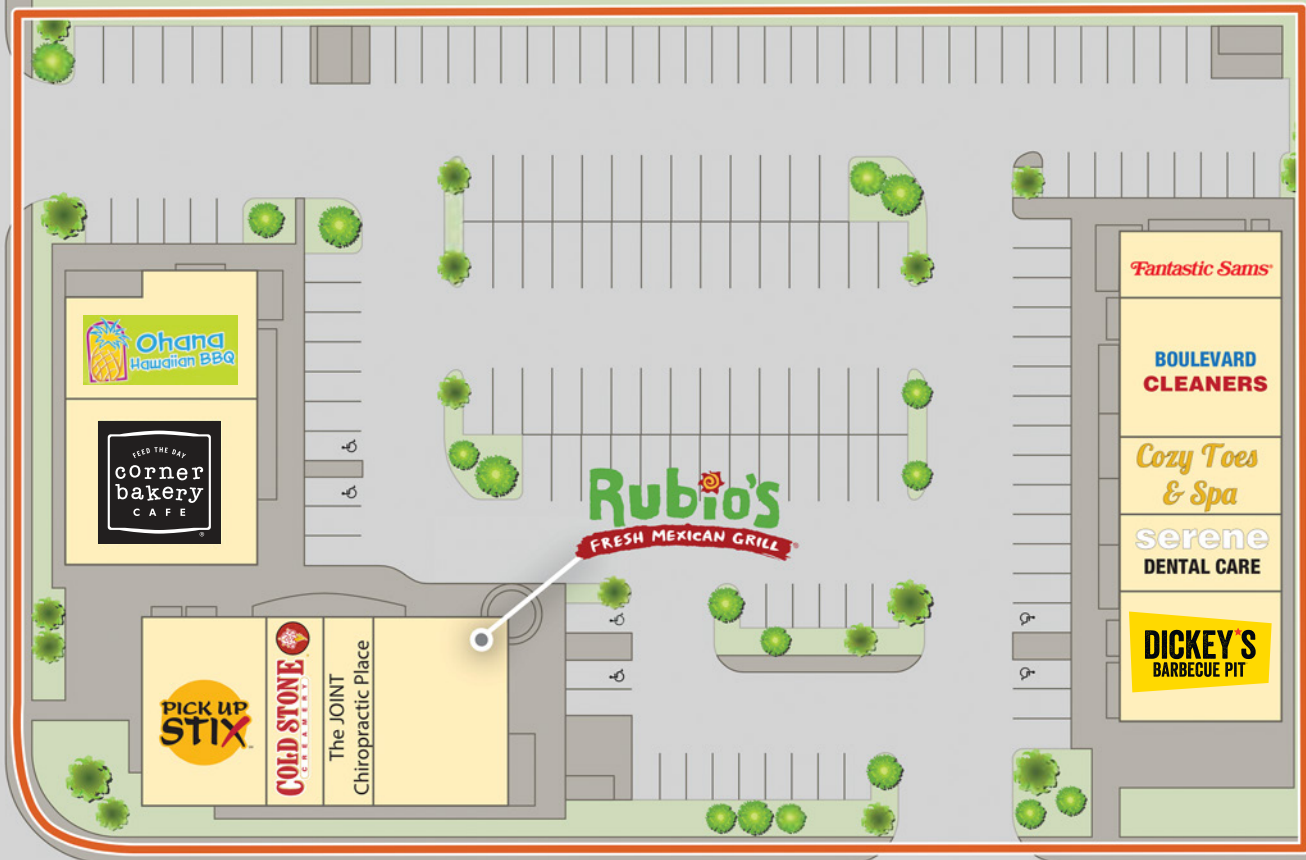

CLARK AVENUE 20,613 CARS PER DAY

CANDLEWOOD STREET 22,618 CARS PER DAY