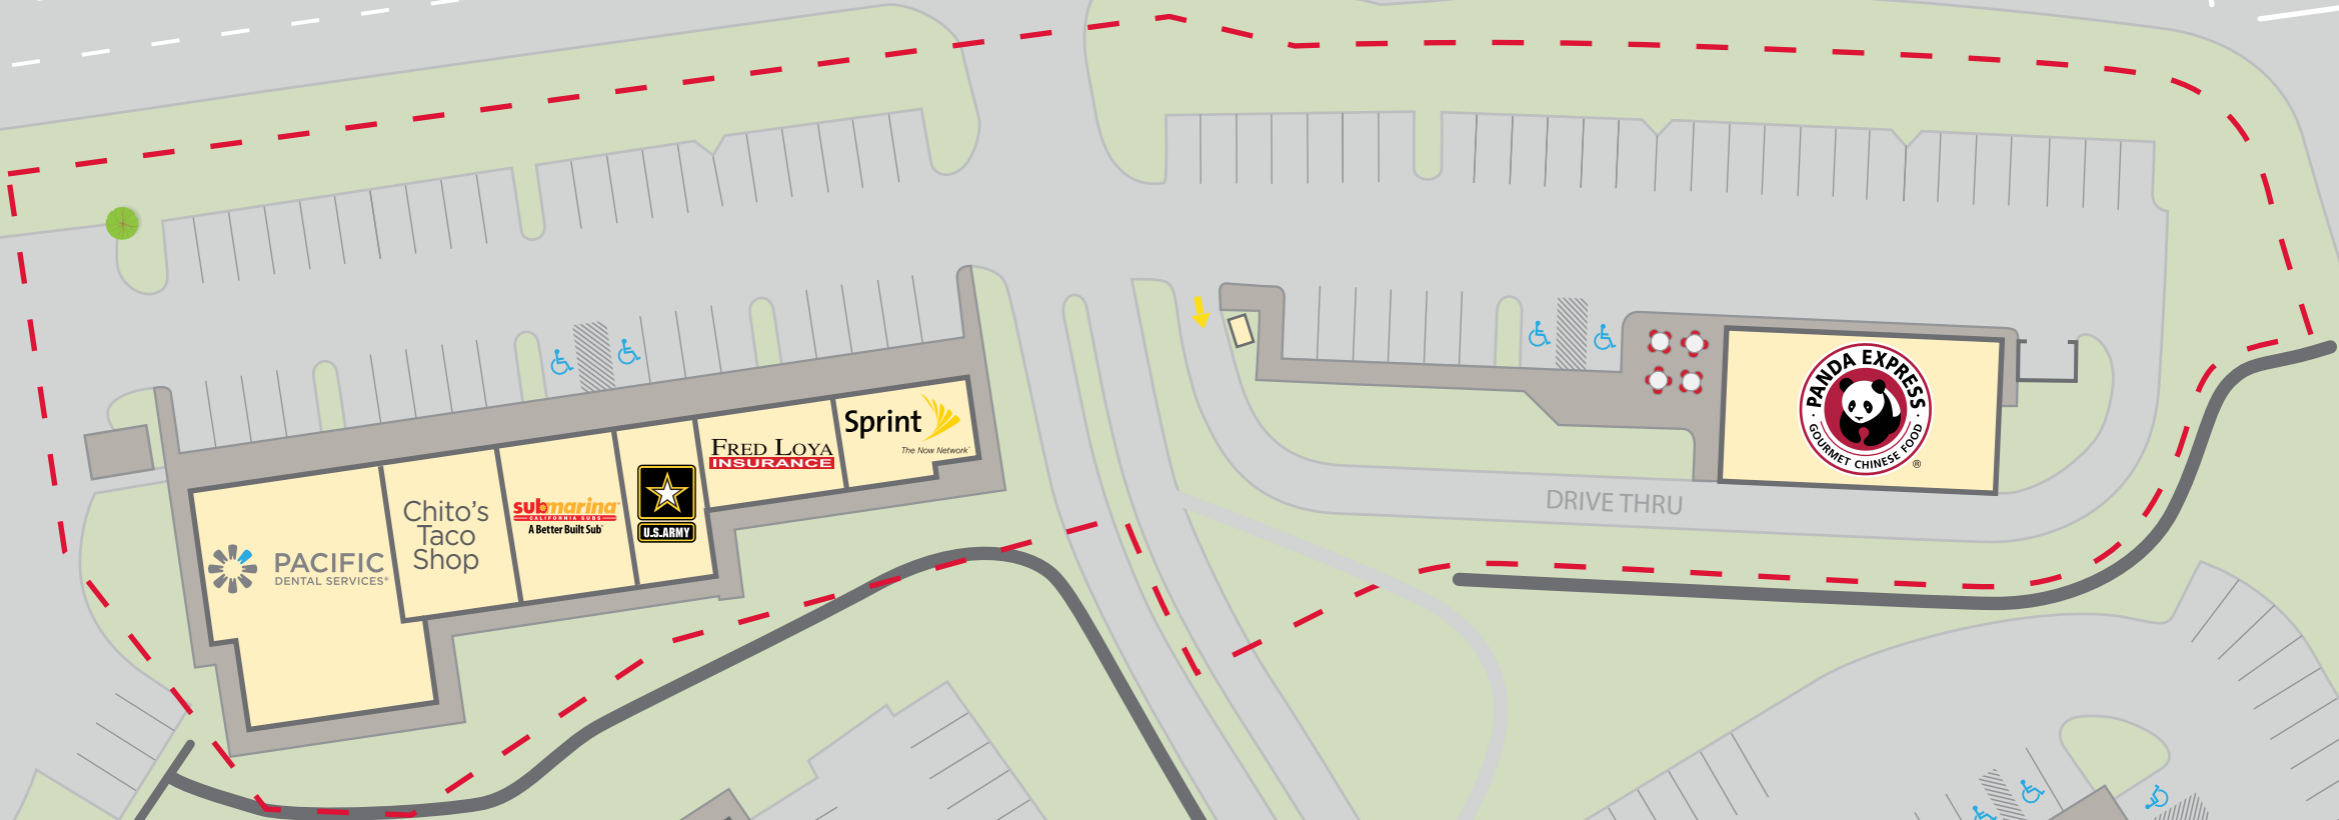

TARGET.

SYCAMORE AVENUE

smashburger

Rubio's
FRESH MEXICAN GRILL

PACIFIC
DENTAL SERVICES

Chito's
Taco Shop

submarina
A Better Built Sub

FRED LOYA
INSURANCE

Sprint
The Now Network

DRIVE THRU

24 HOUR FITNESS

Walgreens